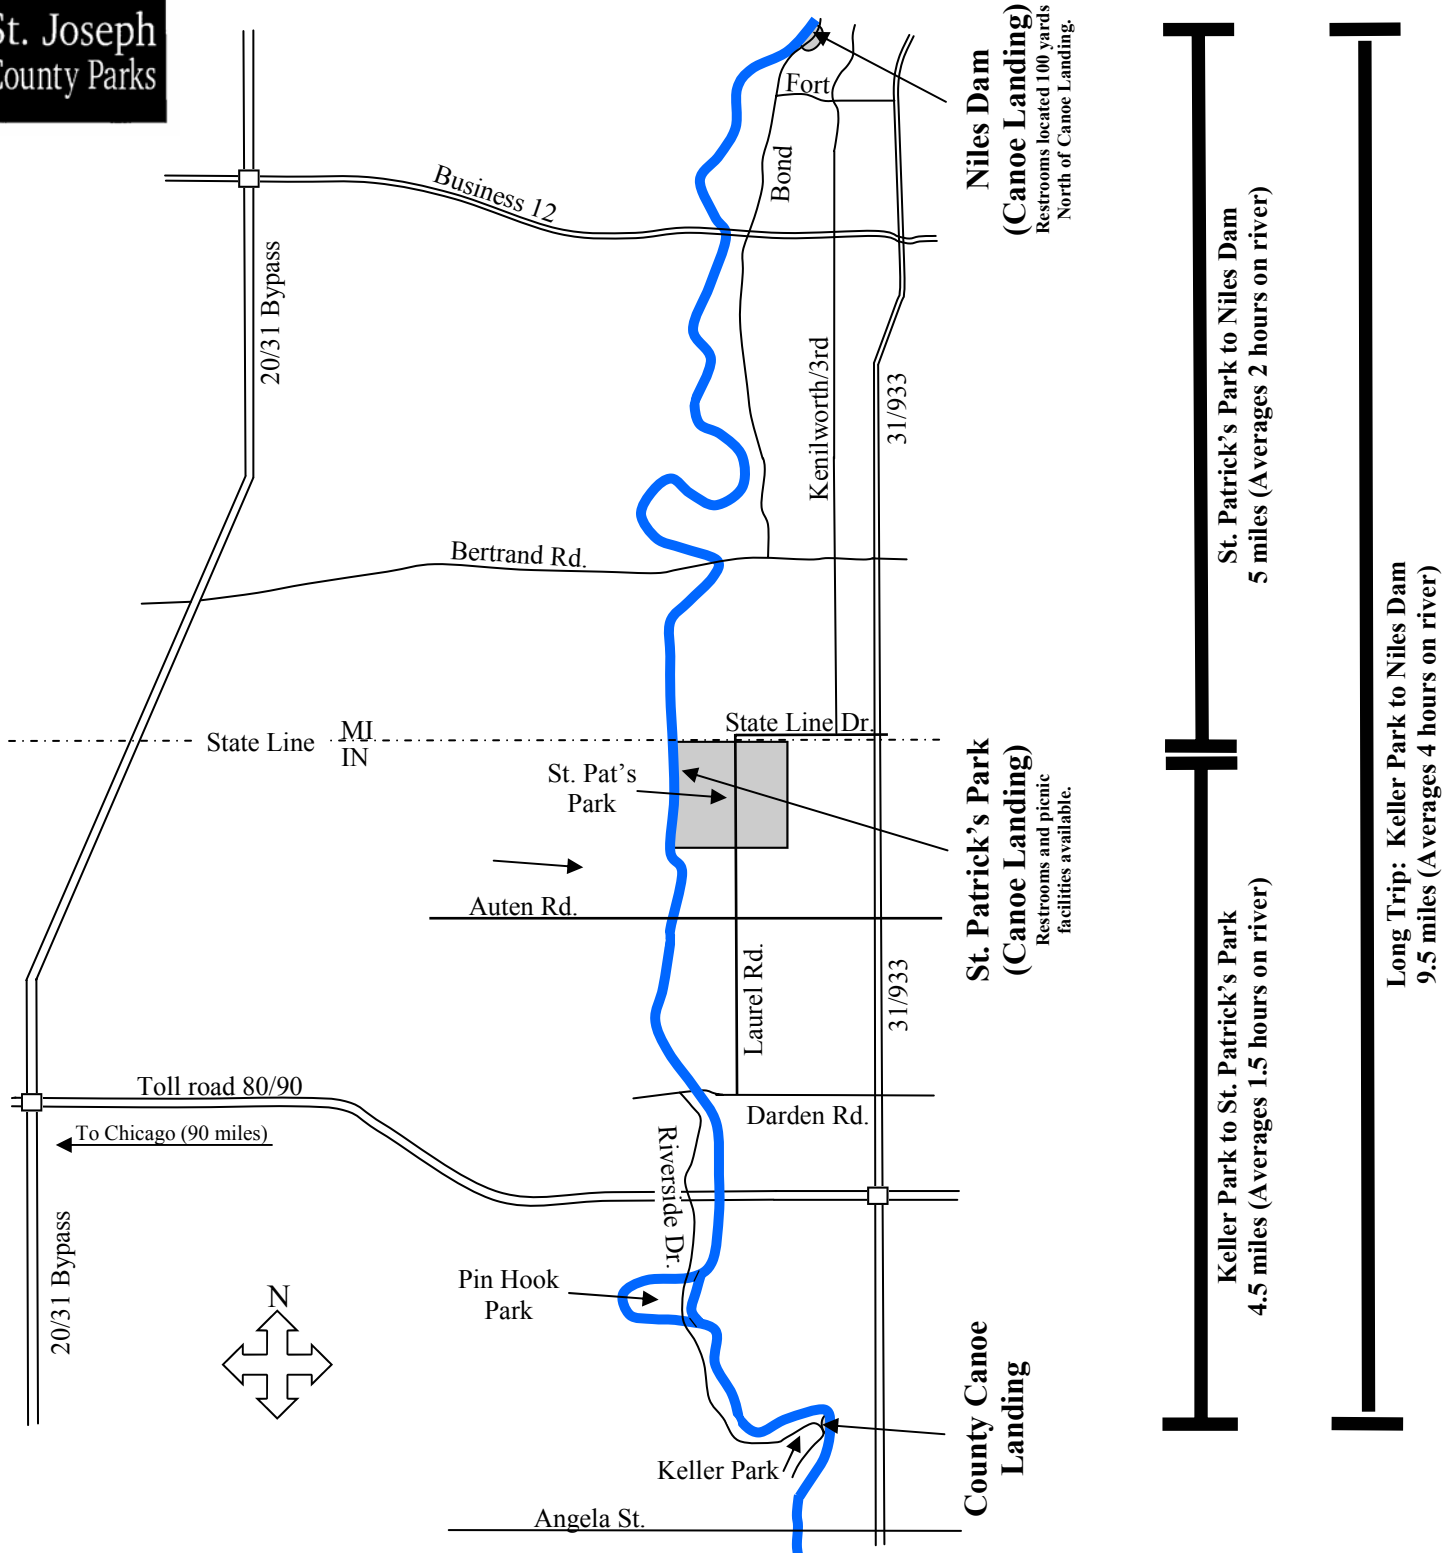

# St. Patrick's County Park South Bend, Indiana Canoe Trips and Landing Sites

Canoe Departure Time: \_\_\_\_\_

\*Estimated Time of Arrival: \_\_\_\_\_

\*Shuttle (available Sat., Sun. and holidays) arrives at the Niles Dam within 15 minutes of your estimated arrival time. If you miss your shuttle, the driver will return within 45 minutes.