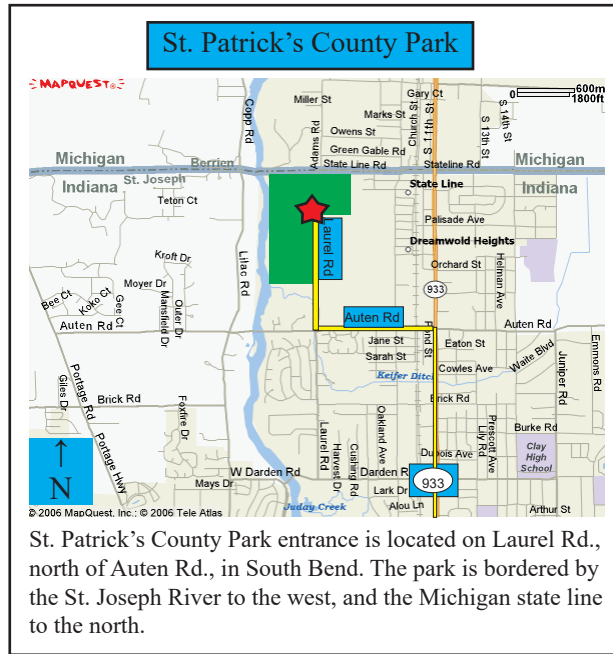

Get your friends and family together and enjoy the outdoors at St. Joseph County Parks!

Feel the wind in your face as you fly down our exhilarating innertubing hill! Innertubing is great fun for the young or the young at heart! There is no skill or equipment required - just bring warm clothes and a sense of adventure! When you have had enough fun, relax and enjoy a warm beverage or any of the other yummy snacks offered at our concession stand, located near the warming room and restrooms.

Innertubing

Ferrettie/Baugo Creek County Park
AND
St. Patrick's County Park

When: Weekends, late-December through first of March.
(*snow conditions permitting*)

Time: 11am - 5pm

Fee: \$4/person, plus vehicle gate fee