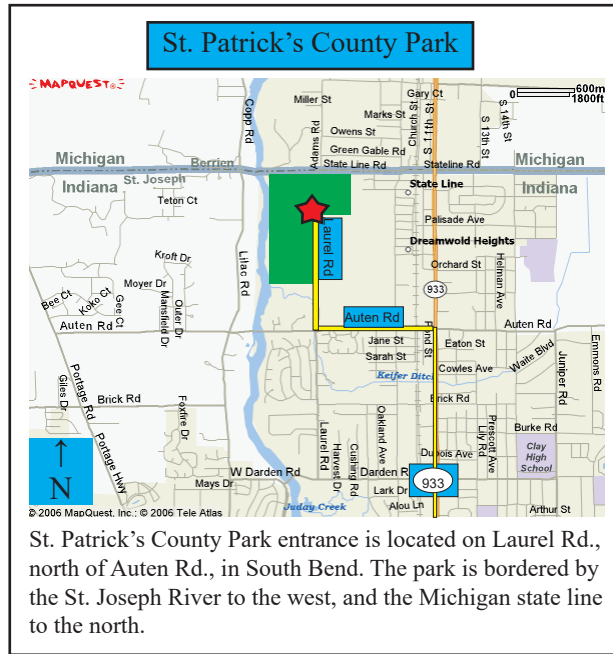

Get your friends and family together and enjoy the outdoors at St. Joseph County Parks!

Feel the wind in your face as you fly down our exhilarating innertubing hill! Innertubing is great fun for the young or the young at heart! There is no skill or equipment required - just bring warm clothes and a sense of adventure! When you have had enough fun, relax and enjoy a warm beverage or any of the other yummy snacks offered at our concession stand, located near the warming room and restrooms.

Log onto [www.sjcparks.org](http://www.sjcparks.org) for current conditions prior to your visit. Innertubing hills will close if snow conditions are poor.